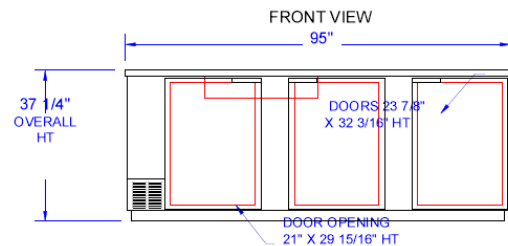

BB94

BEVERAGE-AIR® CORPORATION

3779 Champion Blvd. • Winston-Salem, NC 27105 USA • (336) 245-6400 • Fax (336) 245-6453 • (888) 845-9800 • www.beverage-air.com

Specifications are subject to change without prior notice. 06/10