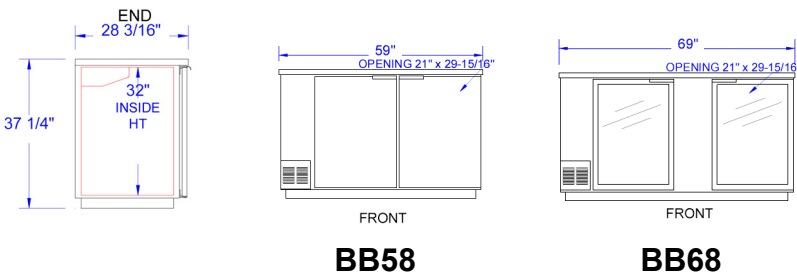

PLAN VIEWS

BB78