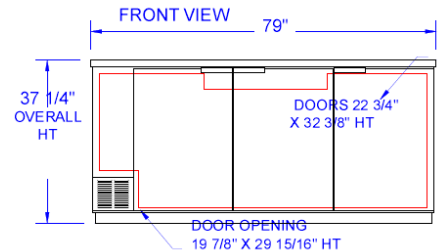

PLAN VIEWS

BB78